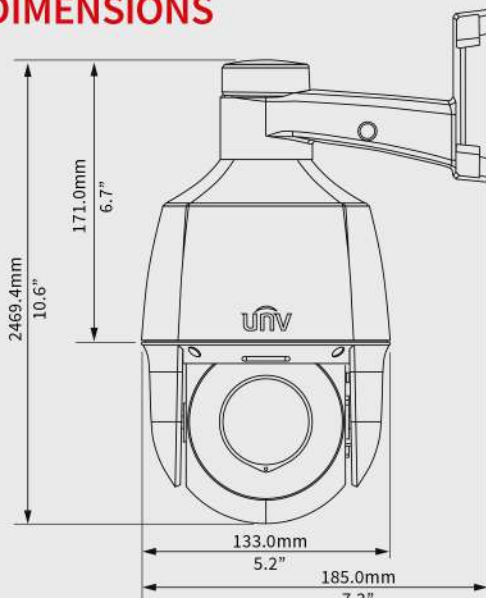

DIMENSIONS

PTZ BRACKETS

Pole Mount Adapter
Code: UTR-UP06-C-IN
(Needs UTR-JB07-D-IN)

Junction Box
Code: UTR-JB07-D-IN

SPECIFICATION

Camera	UIPC672LR-AX4DUPKC				
Sensor	1/2.8" progressive scan, 2.0 megapixel, CMOS				
Lens	2.8~12mm, AF automatic focusing and motorized zoom lens				
DORI Distance	Lens	Detect(m)	Observe(m)	Recognize(m)	Identify(m)
	2.8mm	43.4	17.4	8.7	4.3
	12mm	186.2	74.5	37.2	18.6
Angle of View (H)	32.5°~95.7°				
Angle of View (V)	18.4°~52.2°				
Angle of View (O)	36.9°~100.8°				
Shutter	Auto/Manual, shutter time: 1 s ~ 1/100000 s				
Minimum Illumination	Colour:0.001 lux (F1.6,AGC ON)		0 lux with IR		
Day/Night	IR-cut filter with auto switch (ICR)				
Digital noise reduction	2D/3D DNR				
S/N	>52 dB				
IR Range	UP to 50m (164ft)				
Wavelength	850nm				
IR On/Off Control	Auto/Manual				
White Light Range	Up to 10m (33ft)				
WDR	120dB				
Video					
Video Compression	Ultra 265,H.265, H.264, MJPEG				
H.264 code profile	Baseline profile, Main Profile				
Frame Rate	Main Stream:1080P (1920*1080):Max. 30 fps; 720P (1280*720):Max. 30 fps;				
	Sub Stream: 720P (1280*720):Max. 30 fps;				
	Third Stream: CIF (352*288): Max. 30 fps				
Video Bit Rate	128 Kbps~16 Mbps				
OSD	Up to 8 OSDs				
Privacy Mask	Up to 8 areas				
ROI	Up to 8 areas				
Motion Detection	Up to 4 areas				
Human Body Detection	Supported				
Image					
White Balance	Auto/Outdoor/Fine Tune/Sodium Lamp/Locked/Auto2				
Digital noise reduction	2D/3D DNR				
Smart IR	Support				
Flip	Normal/Vertical/Horizontal/180°				
Dewarping	Support				
HLC	Supported				
BLC	Supported				
Audio					
Audio Compression	G.711				
Suppression	Supported				
Sampling Rate	8 KHZ				
Storage					
Edge Storage	Micro SD, up to 128 GB				
Network Storage	ANR, NAS(NFS)				