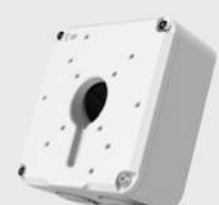

**50M IR
SMART IR**

Compression

- Ultra 265,H.265, H.264, MJPEG
- Triple streams

Structure

- PoE powered
- Wide temperature range: -20°C ~ 60°C (-4°F to 140°F)
- Wide voltage range of ±25%
- IP66

Network

- ONVIF Conformance

DIMENSIONS

PTZ BRACKETS

Pole Mount Adapter
Code: UTR-UP06-C-IN
(Needs UTR-JB07-D-IN)

Junction Box
Code: UTR-JB07-D-IN

SPECIFICATION

Camera	UIPC672LR-AX4DUPKC				
Sensor	1/2.8" progressive scan, 2.0 megapixel, CMOS				
Lens	2.8~12mm, AF automatic focusing and motorized zoom lens				
DORI Distance	Lens	Detect(m)	Observe(m)	Recognize(m)	Identify(m)
	2.8mm	43.4	17.4	8.7	4.3
	12mm	186.2	74.5	37.2	18.6
Angle of View (H)	32.5°~95.7°				
Angle of View (V)	18.4°~52.2°				
Angle of View (O)	36.9°~100.8°				
Shutter	Auto/Manual, shutter time: 1 s ~ 1/100000 s				
Minimum Illumination	Colour:0.001 lux (F1.6,AGC ON)		0 lux with IR		
Day/Night	IR-cut filter with auto switch (ICR)				
Digital noise reduction	2D/3D DNR				
S/N	>52 dB				
IR Range	UP to 50m (164ft)				
Wavelength	850nm				
IR On/Off Control	Auto/Manual				
White Light Range	Up to 10m (33ft)				
WDR	120dB				
Video					
Video Compression	Ultra 265,H.265, H.264, MJPEG				
H.264 code profile	Baseline profile, Main Profile				
Frame Rate	Main Stream:1080P (1920*1080):Max. 30 fps; 720P (1280*720):Max. 30 fps;				
	Sub Stream: 720P (1280*720):Max. 30 fps;				
	Third Stream: CIF (352*288): Max. 30 fps				
Video Bit Rate	128 Kbps~16 Mbps				
OSD	Up to 8 OSDs				
Privacy Mask	Up to 8 areas				
ROI	Up to 8 areas				
Motion Detection	Up to 4 areas				
Human Body Detection	Supported				
Image					
White Balance	Auto/Outdoor/Fine Tune/Sodium Lamp/Locked/Auto2				
Digital noise reduction	2D/3D DNR				
Smart IR	Support				
Flip	Normal/Vertical/Horizontal/180°				
Dewarping	Support				
HLC	Supported				
BLC	Supported				
Audio					
Audio Compression	G.711				
Suppression	Supported				
Sampling Rate	8 KHZ				
Storage					
Edge Storage	Micro SD, up to 128 GB				
Network Storage	ANR, NAS(NFS)				