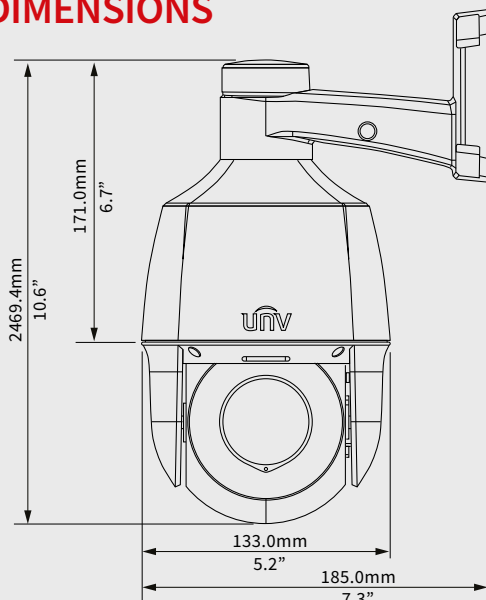

DIMENSIONS

PTZ BRACKETS

Pole Mount Adapter
Code: [UTR-UP06-C-IN](#)
(Needs [UTR-JB07-D-IN](#))

Junction Box
Code: [UTR-JB07-D-IN](#)