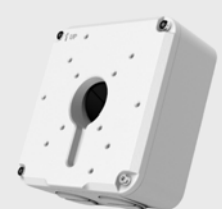

DIMENSIONS

PTZ BRACKETS

Pole Mount Adapter
Code: [UTR-UP06-C-IN](#)
(Needs [UTR-JB07-D-IN](#))

Junction Box
Code: [UTR-JB07-D-IN](#)

SPECIFICATION

Camera	UIPC672LR-AX4DUPKC				
Sensor	1/2.8" progressive scan, 2.0 megapixel, CMOS				
Lens	2.8~12mm, AF automatic focusing and motorized zoom lens				
DORI Distance	Lens	Detect(m)	Observe(m)	Recognize(m)	Identify(m)
	2.8mm	43.4	17.4	8.7	4.3
	12mm	186.2	74.5	37.2	18.6
Angle of View (H)	32.5°~95.7°				
Angle of View (V)	18.4°~52.2°				
Angle of View (O)	36.9°~100.8°				
Shutter	Auto/Manual, shutter time: 1 s ~ 1/100000 s				
Minimum Illumination	Colour:0.001 lux (F1.6,AGC ON)		0 lux with IR		
Day/Night	IR-cut filter with auto switch (ICR)				
Digital noise reduction	2D/3D DNR				
S/N	>52 dB				
IR Range	UP to 50m (164ft)				
Wavelength	850nm				
IR On/Off Control	Auto/Manual				
White Light Range	Up to 10m (33ft)				
WDR	120dB				
Video					
Video Compression	Ultra 265,H.265, H.264, MJPEG				
H.264 code profile	Baseline profile, Main Profile				
Frame Rate	Main Stream:1080P (1920*1080):Max. 30 fps; 720P (1280*720):Max. 30 fps;				
	Sub Stream: 720P (1280*720):Max. 30 fps;				
	Third Stream: CIF (352*288): Max. 30 fps				
Video Bit Rate	128 Kbps~16 Mbps				
OSD	Up to 8 OSDs				
Privacy Mask	Up to 8 areas				
ROI	Up to 8 areas				
Motion Detection	Up to 4 areas				
Human Body Detection	Supported				
Image					
White Balance	Auto/Outdoor/Fine Tune/Sodium Lamp/Locked/Auto2				
Digital noise reduction	2D/3D DNR				
Smart IR	Support				
Flip	Normal/Vertical/Horizontal/180°				
Dewarping	Support				
HLC	Supported				
BLC	Supported				
Audio					
Audio Compression	G.711				
Suppression	Supported				
Sampling Rate	8 KHZ				
Storage					
Edge Storage	Micro SD, up to 128 GB				
Network Storage	ANR, NAS(NFS)				