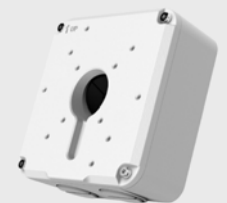

## DIMENSIONS

## BRACKETS

Pole Mount Bracket  
Code: [UTR-UP06-C-IN](#)

Junction Box  
Code: [UTR-JB07-D-IN](#)