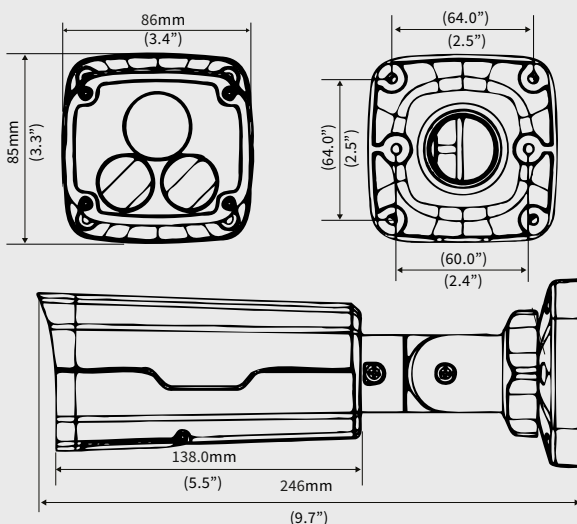

### Structure

- DC12V or PoE power supply
- Wide voltage range of  $\pm 25\%$  in DC
- IK10 vandal resistant
- Supports 256 GB micro SD card
- IP67 ingress protection

## DIMENSIONS