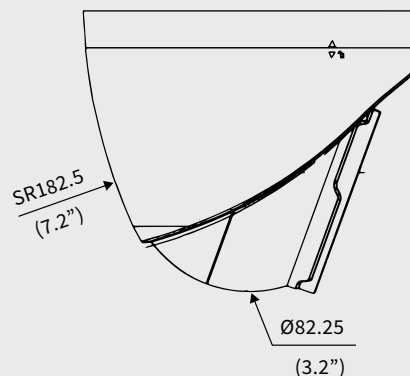

Structure

- Built-in Mic
- DC12V or PoE power supply
- Wide voltage range of $\pm 25\%$ in DC
- Micro SD, up to 256 GB
- IP67 ingress protection

Network

- ONVIF Conformance

DIMENSIONS

BRACKETS

Pole Mount Bracket
Code: [UTR-UP06-C-IN](#)
(Needs: [UTR-WM03-D-IN](#))