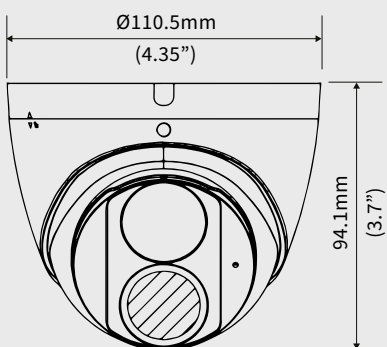

Structure

- Built-in Mic
- DC12V or PoE power supply
- Wide voltage range of $\pm 25\%$ in DC
- Micro SD, up to 256 GB
- IP67 ingress protection

Network

- ONVIF Conformance

DIMENSIONS

BRACKETS

Pole Mount Bracket
Code: [UTR-UP06-C-IN](#)
(Needs: [UTR-WM03-D-IN](#))