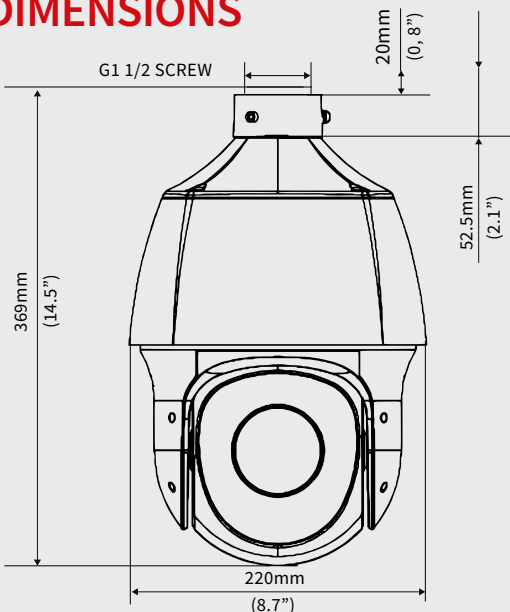

### Structure

- Intelligent temperature control technology
- 6KV surge protection designed for network interface
- IP66

## DIMENSIONS