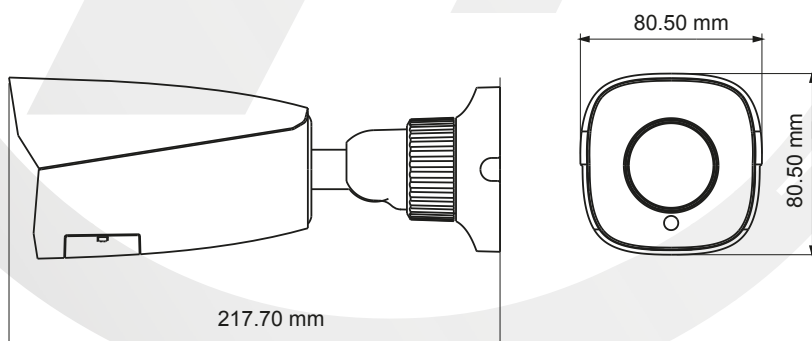

KEY FEATURES

- 1080P real-time video image
- AHD / TVI / CVI / CVBS video output
- CMOS progressive scan, perfectly capturing moving objects
- OSD menu
- Up to 300m transmission distance
- Auto colour to B / W at low illumination
- Support ICR switch, true day / night, digital WDR
- Up to 50m Smart IR night view distance
- IP67
- Coax control

CAM HD VFC 2

SPECIFICATION

Camera	CAM HD VFC 2	
Image Sensor	1 / 2.9 "CMOS	
Resolution	2MP	
Image Size	1920 x 1080	
Video Output	AHD / TVI / CVI/ CVBS	
Image System	PAL / NTSC	
Electronic Shutter	Auto; 1 / 50s ~ 1 / 100000s (PAL);	1 / 60s ~ 1 / 100000s (NTSC)
IR Distance	30 ~ 50 m	
Frame Rate	30fps(60Hz); 25fps (50Hz)	
Min. Illumination	0 lux (IR ON)	
Lens	2.8-12mm Manual Varifocal	
Lens Mount	M12	
S / N Ratio	≥52dB (AGC OFF)	
Ingress Protection	IP 67	
Functions		
Function Control	OSD (COC Control)	
Day & Night	ICR	
Digital WDR	Yes	
Digital NR	Yes	
AGC	Yes	
Auto White Balance	Yes	
BLC	Yes	
LSC	Yes	
Defog	No	
HLC	No	
Sharpness	Yes	
Mirror	Yes	
Smart IR	Yes	
Image Setting	Yes	
Defect Correction	Auto	
Language	Chinese and English	
Angle Adjustment	Pan: 0°~360°; Tilt: 0°~90°; Rotation: 0°~360°	
Others		
Power Supply	DC12V (± 10%)	
Power Consumption	IR OFF : 1W; IR ON : 3.5W	
Working Environment	- 30 °C ~ 50 °C, 10 % ~ 90 % (relative humidity)	
Dimensions (mm)	217.7 x 80.5 x 80.5	
Weight (net)	Approx. 0.56KG	