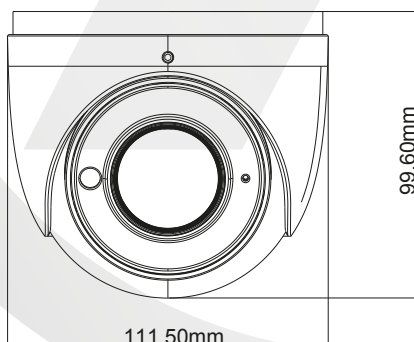

CAM HD VFD 2

SPECIFICATION

Camera	CAM HD VFD 2
Image Sensor	1 / 2.7 "CMOS
Resolution	2MP
Image Size	1920 x 1080
Video Output	AHD / TVI /CVI/CVBS
Image System	PAL / NTSC
Electronic Shutter	Auto
IR Distance	30 ~ 50 m
Frame Rate	30FPS (60Hz); 25FPS (50Hz)
Min. Illumination	Colour : 0.01 lux@F1.2, AGC ON; B/W : 0 lux with IR
Lens	2.8-12 mm (manual varifocal)
Lens Mount	D14
S / N Ratio	≥52dB (AGC OFF)
Ingress Protection	IP 67
Functions	
Function Control	OSD (COC Control)
Day & Night	ICR
Digital WDR	Yes
Digital NR	Yes
AGC	Yes
Auto White Balance	Yes
BLC	Yes
LSC	Yes
Defog	No
HLC	Yes
Sharpness	Yes
Mirror	Yes
Smart IR	Yes
Image Setting	Yes
Defect Correction	Yes
Language	13 languages
Angle Adjustment	Pan: 0°~360°; Tilt: 0°~80°; Rotation: 0°~360°
Others	
Power Supply	DC12V (± 10%)
Power Consumption	IR OFF : 1W; IR ON : 6W
Working Environment	- 30 °C ~ 50 °C, 10 % ~ 90 % (relative humidity)
Dimensions (mm)	Ø 111.5 x 99.6
Weight (net)	Approx. 0.55KG