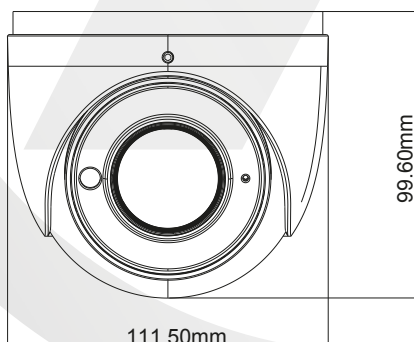

CAM HD VFD 5

SPECIFICATION

Camera	CAM HD VFD 5
Image Sensor	1 / 2.7 "CMOS
Resolution	5MP
Image Size	2560 x 1936
Video Output	AHD / TVI /CVI/CVBS
Image System	PAL / NTSC
Electronic Shutter	Auto
IR Distance	30 ~ 50 m
Frame Rate	5MP @20fps
Min. Illumination	Colour : 0.01 lux@F1.2, AGC ON; B/W : 0 lux with IR
Lens	2.8~12 mm (motorized)
Lens Mount	D14
S / N Ratio	≥52dB (AGC OFF)
Ingress Protection	IP 67
Functions	
Function Control	OSD (COC Control)
Day & Night	ICR
Digital WDR	Yes
Digital NR	Yes
AGC	Yes
Auto White Balance	Yes
BLC	Yes
LSC	Yes
Defog	No
HLC	Yes
Sharpness	Yes
Mirror	Yes
Smart IR	Yes
Image Setting	Yes
Defect Correction	Yes
Language	13 languages
Angle Adjustment	Pan: 0°~360°; Tilt: 0°~80°; Rotation: 0°~360°
Others	
Power Supply	DC12V (± 10%)
Power Consumption	IR OFF : 1W; IR ON : 6W
Working Environment	- 30 °C ~ 50 °C, 10 % ~ 90 % (relative humidity)
Dimensions (mm)	Ø 111.5 x 99.6
Weight (net)	Approx. 0.55KG