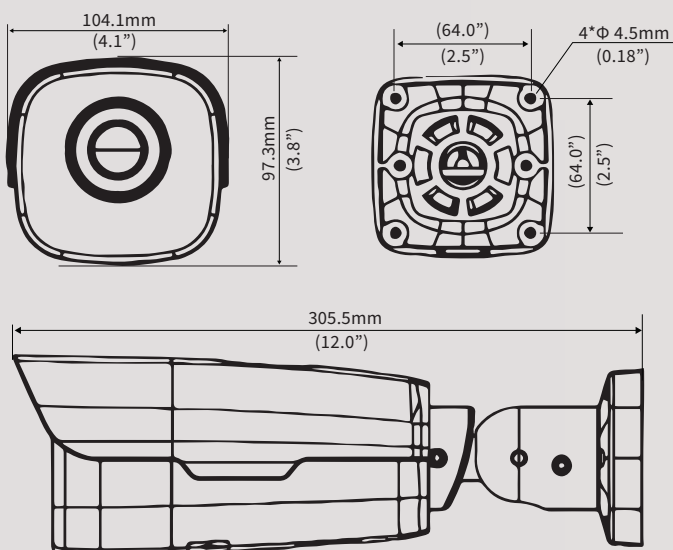

### Structure

- Support PoE power supply
- Wide temperature range: -40°C to 60°C (-40°F to 140°F)
- Wide voltage range of ±25%
- IP67

## DIMENSIONS