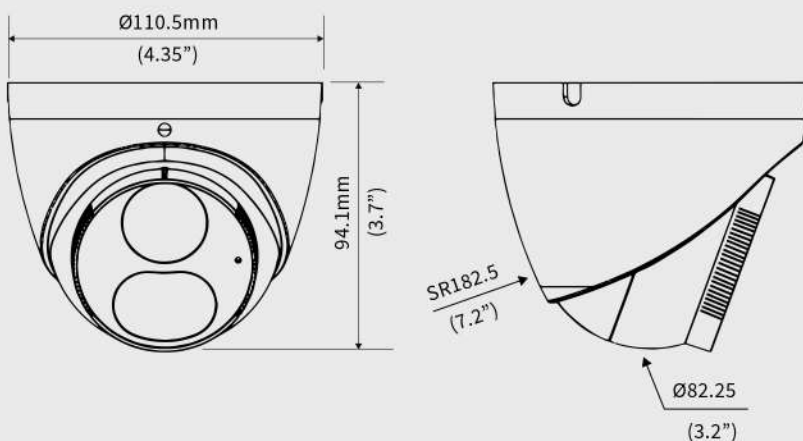

## KEY FEATURES

- High quality image with 5MP, 1/2.7" F1.0 CMOS sensor
- 5MP (2880\*1620)@25fps; 4MP (2560\*1440)@25fps;3MP (2304\*1296)@25fps; 2MP (1920\*1080)@ 30/25fps;;
- Ultra 265, H.265, H.264, MJPEG
- Colorhunter technology ensures 24-hour full-color images
- 120dB true WDR technology enables clear image in strong light scene
- 9:16 corridor Mode
- Built-in Mic
- Up to 256 G Micro SD card
- IP67 protection
- 30M white light LED

## DIMENSIONS