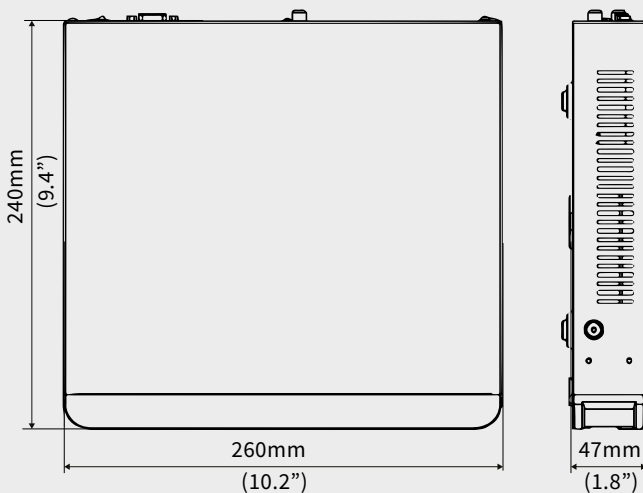

DIMENSIONS

Software Interface Mobile & CMS

CMS Menu

Playback

Mobile app

Playback /Live View

SPECIFICATION

Model	UDVR301-04Q
Video/Audio Input	
Analog Video Input	4-ch, BNC
IP Video Input	2-ch(only IP up to 6ch),each channel up to 4K
Supported Analog Camera Types	Support AHD input: 8MP@15fps (channel1) 5MP@20fps, 4MP@30fps, 3MP@30fps, 1080P@30fps, 720P@60fps
	Support TVI input: 8MP@15fps (channel1), 5MP@20fps, 4MP@30fps, 3MP@20fps, 1080P@30fps, 720P@60fps
	Support CVI input: 8MP@15fps (channel1), 5MP@20fps, 4MP@30fps, 1080P@30fps, 720P@30fps, Support CVBS input
Audio Input	1-ch, RCA
Two-way Audio	Yes
Audio Output	1-ch, RCA
Network	
Incoming Bandwidth	48Mbps
Outgoing Bandwidth	60Mbps
Remote Users	128
Protocols	TCP/IP, P2P, UPnP, NTP, DHCP, PPPoE
Video Output	
CVBS Output	1-ch, BNC
VGA Output	1920x1080p/60Hz, 1920x1080p/50Hz, 1600x1200/60Hz, 1280x1024/60Hz, 1280x720/60Hz, 1024x768/60Hz
HDMI Output	1920x1080p/60Hz, 1920x1080p/50Hz, 1600x1200/60Hz, 1280x1024/60Hz, 1280x720/60Hz, 1024x768/60Hz
Recording Resolution	8MP Lite/5MP Lite/4MP Lite /3MP/1080P/960P/720P/960H/4CIF/CIF
Synchronous Playback	4-ch
Encoding	
Recording Frame Rate	Main stream: 8MP Lite@8fps(channel1) , 5MPLite@12fps, 4MP Lite@15fps, 3MP@15fps, 2MP@15fps, 720P@30fps Sub stream: D1@30fps(Max)
Recording Resolution	8MP Lite/5MP Lite/4MP Lite /3MP/1080P/960P/720P/960H/4CIF/CIF
Hard Disk	
SATA	1 SATA interface
Capacity	up to 10TB for each HDD
External Interface	
Network Interface	1RJ45 10M/100M self-adaptive Ethernet Interface
USB Interface	Rear panel: 2 x USB2.0
Serial Interface	1 x RS485
General	
Power Supply	12V DC Power Consumption: ≤ 8 W(without HDD)
Working Environment	-10°C~+ 55°C (+14°F~+131°F), Humidity ≤ 90% RH (non-condensing)
Dimensions(W×D×H)	260mm ×240mm× 46mm (10.2" × 9.4"×1.8")
Weight (without HDD)	≤1.1 Kg (4.19lb)