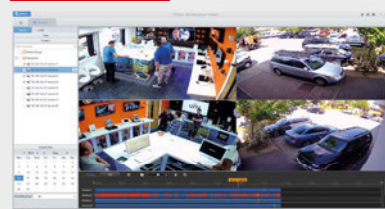

DIMENSIONS

Software Interface Mobile & CMS

CMS Menu

Playback

Mobile app

Playback /Live View

SPECIFICATION

Model	UDVR301-04Q
Video/Audio Input	
Analog Video Input	4-ch, BNC
IP Video Input	2-ch(only IP up to 6ch),each channel up to 4K
Supported Analog Camera Types	Support AHD input: 8MP@15fps (channel1) 5MP@20fps, 4MP@30fps, 3MP@30fps, 1080P@30fps, 720P@60fps
	Support TVI input: 8MP@15fps (channel1), 5MP@20fps, 4MP@30fps, 3MP@20fps, 1080P@30fps, 720P@60fps
	Support CVI input: 8MP@15fps (channel1), 5MP@20fps, 4MP@30fps, 1080P@30fps, 720P@30fps, Support CVBS input
Audio Input	1-ch, RCA
Two-way Audio	Yes
Audio Output	1-ch, RCA
Network	
Incoming Bandwidth	48Mbps
Outgoing Bandwidth	60Mbps
Remote Users	128
Protocols	TCP/IP, P2P, UPnP, NTP, DHCP, PPPoE
Video Output	
CVBS Output	1-ch, BNC
VGA Output	1920x1080p/60Hz, 1920x1080p/50Hz, 1600x1200/60Hz, 1280x1024/60Hz, 1280x720/60Hz, 1024x768/60Hz
HDMI Output	1920x1080p/60Hz, 1920x1080p/50Hz, 1600x1200/60Hz, 1280x1024/60Hz, 1280x720/60Hz, 1024x768/60Hz
Recording Resolution	8MP Lite/5MP Lite/4MP Lite /3MP/1080P/960P/720P/960H/4CIF/CIF
Synchronous Playback	4-ch
Encoding	
Recording Frame Rate	Main stream: 8MP Lite@8fps(channel1) , 5MPLite@12fps, 4MP Lite@15fps, 3MP@15fps, 2MP@15fps, 720P@30fps Sub stream: D1@30fps(Max)
Recording Resolution	8MP Lite/5MP Lite/4MP Lite /3MP/1080P/960P/720P/960H/4CIF/CIF
Hard Disk	
SATA	1 SATA interface
Capacity	up to 10TB for each HDD
External Interface	
Network Interface	1RJ45 10M/100M self-adaptive Ethernet Interface
USB Interface	Rear panel: 2 x USB2.0
Serial Interface	1 x RS485
General	
Power Supply	12V DC Power Consumption: ≤ 8 W(without HDD)
Working Environment	-10°C~+ 55°C (+14°F~+131°F), Humidity ≤ 90% RH (non-condensing)
Dimensions(W×D×H)	260mm ×240mm× 46mm (10.2" × 9.4"×1.8")
Weight (without HDD)	≤1.1 Kg (4.19lb)