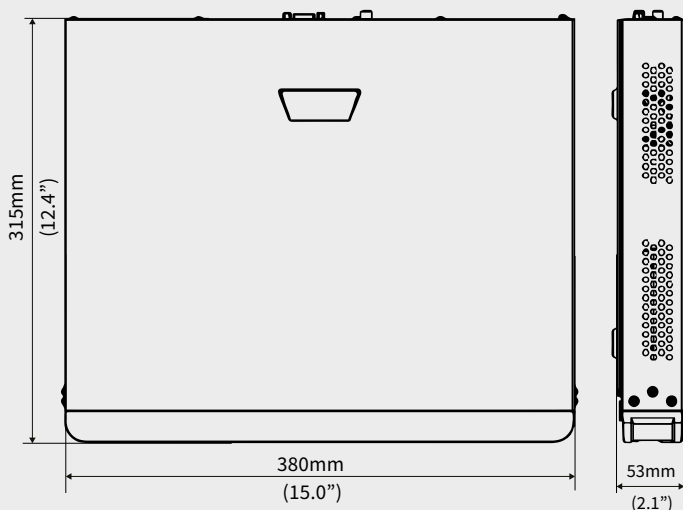

DIMENSIONS

Software Interface Mobile & CMS

CMS Menu

Playback

Mobile app

Playback /Live View

SPECIFICATION

Model	UDVR302-08Q
Video/Audio Input	
Analog Video Input	8-ch, BNC
IP Video Input	4-ch(only IP up to 12ch), each channel up to 4K
Supported Analog Camera Types	Support AHD input: 8MP@15fps (channel1-channel2) 5MP@20fps, 4MP@30fps, 3MP@30fps, 1080P@30fps, 720P@60fps
	Support TVI input: 8MP@15fps (channel1-channel2), 5MP@20fps, 4MP@30fps, 3MP@20fps, 1080P@30fps, 720P@60fps
	Support CVI input: 8MP@15fps (channel1-channel2), 4MP@30fps, 1080P@30fps, 720P@60fps, Support CVBS input
Audio Input	1-ch, RCA
Two-way Audio	Yes
Audio Output	1-ch, RCA
Network	
Incoming Bandwidth	56Mbps
Outgoing Bandwidth	64Mbps
Remote Users	128
Protocols	TCP/IP, P2P, UPnP, NTP, DHCP, PPPoE
Video Output	
CVBS Output	1-ch, BNC
VGA Output	1920x1080p/60Hz, 1920x1080p/50Hz, 1600x1200/60Hz, 1280x1024/60Hz, 1280x720/60Hz, 1024x768/60Hz
HDMI Output	1920x1080p/60Hz, 1920x1080p/50Hz, 1600x1200/60Hz, 1280x1024/60Hz, 1280x720/60Hz, 1024x768/60Hz
Recording Resolution	8MP Lite/5MP Lite/4MP Lite /3MP/1080P/960P/720P/960H/4CIF/CIF
Synchronous Playback	8-ch
Encoding	
Recording Frame Rate	Main stream: 8MP Lite@8fps(channel1-channel2) , 5MPLite@12fps, 4MP Lite@15fps, 3MP@15fps(channel1 - channel2), 2MP@15fps, 720P@30fps Sub stream: D1@30fps(Max)
Recording Resolution	8MP Lite/5MP Lite/4MP Lite /3MP/1080P/960P/720P/960H/4CIF/CIF
Hard Disk	
SATA	2 SATA interface
Capacity	up to 10TB for each HDD
External Interface	
Network Interface	1RJ45 10M/100M self-adaptive Ethernet Interface
USB Interface	Rear panel: 1 x USB2.0,Front panel: 1xUSB2.0
Serial Interface	1 x RS485
General	
Power Supply	12V DC Power Consumption: ≤ 8 W(without HDD)
Working Environment	-10°C~+ 55°C (+14°F~+131°F), Humidity ≤ 90% RH (non-condensing)
Dimensions(W×D×H)	380mm ×315mm× 53mm (15" × 12.4"×2.1")
Weight (without HDD)	≤1.9 Kg (4.19lb)