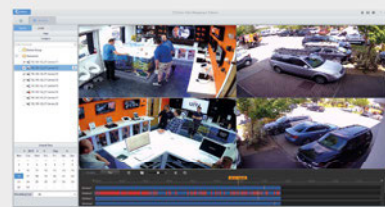

DIMENSIONS

Software Interface Mobile & CMS

CMS Menu

Playback

Mobile app

Playback /Live View

SPECIFICATION

Model	UDVR302-08Q
Video/Audio Input	
Analog Video Input	8-ch, BNC
IP Video Input	4-ch(only IP up to 12ch), each channel up to 4K
Supported Analog Camera Types	Support AHD input: 8MP@15fps (channel1-channel2) 5MP@20fps, 4MP@30fps, 3MP@30fps, 1080P@30fps, 720P@60fps
	Support TVI input: 8MP@15fps (channel1-channel2), 5MP@20fps, 4MP@30fps, 3MP@20fps, 1080P@30fps, 720P@60fps
	Support CVI input: 8MP@15fps (channel1-channel2), 4MP@30fps, 1080P@30fps, 720P@60fps, Support CVBS input
Audio Input	1-ch, RCA
Two-way Audio	Yes
Audio Output	1-ch, RCA
Network	
Incoming Bandwidth	56Mbps
Outgoing Bandwidth	64Mbps
Remote Users	128
Protocols	TCP/IP, P2P, UPnP, NTP, DHCP, PPPoE
Video Output	
CVBS Output	1-ch, BNC
VGA Output	1920x1080p/60Hz, 1920x1080p/50Hz, 1600x1200/60Hz, 1280x1024/60Hz, 1280x720/60Hz, 1024x768/60Hz
HDMI Output	1920x1080p/60Hz, 1920x1080p/50Hz, 1600x1200/60Hz, 1280x1024/60Hz, 1280x720/60Hz, 1024x768/60Hz
Recording Resolution	8MP Lite/5MP Lite/4MP Lite /3MP/1080P/960P/720P/960H/4CIF/CIF
Synchronous Playback	8-ch
Encoding	
Recording Frame Rate	Main stream: 8MP Lite@8fps(channel1-channel2) , 5MPLite@12fps, 4MP Lite@15fps, 3MP@15fps(channel1 - channel2), 2MP@15fps, 720P@30fps Sub stream: D1@30fps(Max)
Recording Resolution	8MP Lite/5MP Lite/4MP Lite /3MP/1080P/960P/720P/960H/4CIF/CIF
Hard Disk	
SATA	2 SATA interface
Capacity	up to 10TB for each HDD
External Interface	
Network Interface	1RJ45 10M/100M self-adaptive Ethernet Interface
USB Interface	Rear panel: 1 x USB2.0,Front panel: 1xUSB2.0
Serial Interface	1 x RS485
General	
Power Supply	12V DC Power Consumption: ≤ 8 W(without HDD)
Working Environment	-10°C~+ 55°C (+14°F~+131°F), Humidity ≤ 90% RH (non-condensing)
Dimensions(W×D×H)	380mm ×315mm× 53mm (15" × 12.4"×2.1")
Weight (without HDD)	≤1.9 Kg (4.19lb)