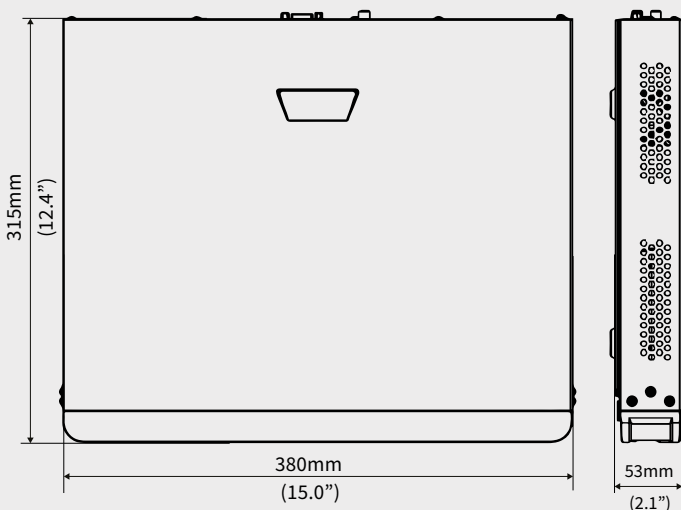

DIMENSIONS

Software Interface Mobile & CMS

CMS Menu

Playback

Mobile app

Playback /Live View

SPECIFICATION

Model	UDVR302-16Q
Video/Audio Input	
Analog Video Input	16-ch, BNC
IP Video Input	8-ch(only IP up to 24ch), each channel up to 4K
Supported Analog Camera Types	Support AHD input: 8MP@15fps (channel1-channel4) 5MP@20fps, 4MP@30fps, 3MP@30fps, 1080P@30fps, 720P@60fps Support TVI input: 8MP@15fps (channel1-channel4), 5MP@20fps, 4MP@30fps, 3MP@20fps, 1080P@30fps,720P@60fps Support CVI input: 8MP@15fps(channel1-channel4), 4MP@30fps, 1080P@30fps, 720P@60fps, Support CVBS input
Audio Input	1-ch, RCA
Two-way Audio	Yes
Audio Output	1-ch, RCA
Network	
Incoming Bandwidth	72Mbps
Outgoing Bandwidth	80Mbps
Remote Users	128
Protocols	TCP/IP, P2P, UPnP, NTP, DHCP, PPPoE
Video Output	
CVBS Output	1-ch, BNC
VGA Output	1920x1080p/60Hz, 1920x1080p/50Hz, 1600x1200/60Hz, 1280x1024/60Hz, 1280x720/60Hz, 1024x768/60Hz
HDMI Output	1920x1080p/60Hz, 1920x1080p/50Hz, 1600x1200/60Hz, 1280x1024/60Hz, 1280x720/60Hz, 1024x768/60Hz
Recording Resolution	8MP Lite/5MP Lite/4MP Lite /3MP/1080P/960P/720P/960H/4CIF/CIF
Synchronous Playback	16-ch
Encoding	
Recording Frame Rate	Main stream: 8MP Lite@8fps(channel1-channel4) , 5MPLite@12fps, 4MP Lite@15fps, 3MP@15fps(channel1 - channel4), 2MP@15fps, 720P@30fps Sub stream: D1@30fps(Max)
Recording Resolution	8MP Lite/5MP Lite/4MP Lite /3MP/1080P/960P/720P/960H/4CIF/CIF
Hard Disk	
SATA	2 SATA interface
Capacity	up to 10TB for each HDD
External Interface	
Network Interface	1RJ45 10M/100M/1000M self-adaptive Ethernet Interface
USB Interface	Rear panel: 1 x USB3.0,Front panel: 1xUSB2.0
Serial Interface	1 x RS485
General	
Power Supply	12V DC Power Consumption: ≤ 12 W(without HDD)
Working Environment	-10°C~+ 55°C (+14°F~+131°F), Humidity ≤ 90% RH (non-condensing)
Dimensions(W×D×H)	380mm ×315mm× 53mm (15" × 12.4"×2.1")
Weight (without HDD)	≤1.9 Kg (4.19lb)