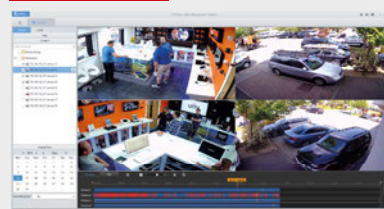

DIMENSIONS

Software Interface Mobile & CMS

CMS Menu

Playback

Mobile app

Playback /Live View

SPECIFICATION

Model	UDVR302-16Q
Video/Audio Input	
Analog Video Input	16-ch, BNC
IP Video Input	8-ch(only IP up to 24ch), each channel up to 4K
Supported Analog Camera Types	Support AHD input: 8MP@15fps (channel1-channel4) 5MP@20fps, 4MP@30fps, 3MP@30fps, 1080P@30fps, 720P@60fps Support TVI input: 8MP@15fps (channel1-channel4), 5MP@20fps, 4MP@30fps, 3MP@20fps, 1080P@30fps,720P@60fps Support CVI input: 8MP@15fps(channel1-channel4), 4MP@30fps, 1080P@30fps, 720P@60fps, Support CVBS input
Audio Input	1-ch, RCA
Two-way Audio	Yes
Audio Output	1-ch, RCA
Network	
Incoming Bandwidth	72Mbps
Outgoing Bandwidth	80Mbps
Remote Users	128
Protocols	TCP/IP, P2P, UPnP, NTP, DHCP, PPPoE
Video Output	
CVBS Output	1-ch, BNC
VGA Output	1920x1080p/60Hz, 1920x1080p/50Hz, 1600x1200/60Hz, 1280x1024/60Hz, 1280x720/60Hz, 1024x768/60Hz
HDMI Output	1920x1080p/60Hz, 1920x1080p/50Hz, 1600x1200/60Hz, 1280x1024/60Hz, 1280x720/60Hz, 1024x768/60Hz
Recording Resolution	8MP Lite/5MP Lite/4MP Lite /3MP/1080P/960P/720P/960H/4CIF/CIF
Synchronous Playback	16-ch
Encoding	
Recording Frame Rate	Main stream: 8MP Lite@8fps(channel1-channel4) , 5MPLite@12fps, 4MP Lite@15fps, 3MP@15fps(channel1 - channel4), 2MP@15fps, 720P@30fps Sub stream: D1@30fps(Max)
Recording Resolution	8MP Lite/5MP Lite/4MP Lite /3MP/1080P/960P/720P/960H/4CIF/CIF
Hard Disk	
SATA	2 SATA interface
Capacity	up to 10TB for each HDD
External Interface	
Network Interface	1RJ45 10M/100M/1000M self-adaptive Ethernet Interface
USB Interface	Rear panel: 1 x USB3.0,Front panel: 1xUSB2.0
Serial Interface	1 x RS485
General	
Power Supply	12V DC Power Consumption: ≤ 12 W(without HDD)
Working Environment	-10°C~+ 55°C (+14°F~+131°F), Humidity ≤ 90% RH (non-condensing)
Dimensions(W×D×H)	380mm ×315mm× 53mm (15" × 12.4"×2.1")
Weight (without HDD)	≤1.9 Kg (4.19lb)