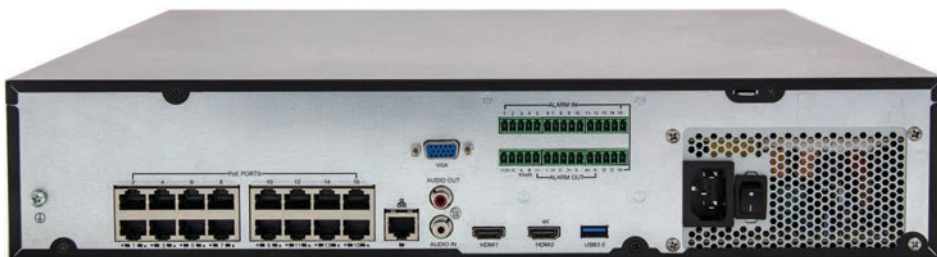

32 Channel 4K PoE NVR

UNVR308-32E

KEY FEATURES

- Support Ultra 265/H.265/H.264 video formats
- 32-channel input
- Third-party IP cameras supported with ONVIF conformance: Profile S, Profile G, Profile C, Profile Q, Profile A, Profile T
- Support 2-ch HDMI, 1-ch VGA, 1-ch CVBS, HDMI2 at up to 4K(3840x2160) resolution
- HDMI1/VGA and HDMI2 independent outputs provided
- Up to 12 Megapixels resolution recording
- Support RAID 0, 1, 5, 6, 10
- 8 SATA HDDs, Up to 8TB for each HDD
- Support N+1 Hot spare
- Support for 12V Power output
- ANR technology to enhance the storage reliability when the network is disconnected
- Support cloud upgrade