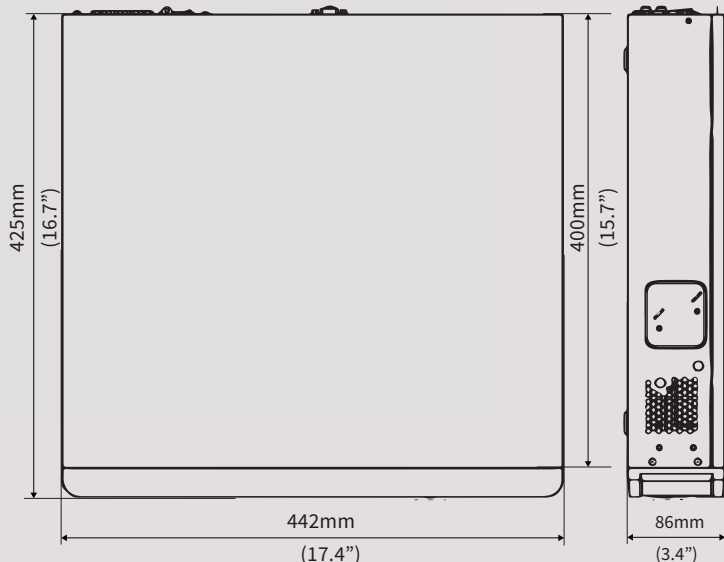

DIMENSIONS

Software Interface Mobile & CMS

CMS Menu

Playback

Mobile app

Playback /Live View

SPECIFICATION

Model	UNVR308-32E
Video/Audio Input	
IP Video Input	32-ch
Two-way Audio Input	1-ch, RCA
Network	
Incoming Bandwidth	320Mbps
Outgoing Bandwidth	320Mbps
Remote Users	128
Protocols	P2P, UPnP, NTP, DHCP, PPPoE
Video/Audio Output	
HDMI/VGA Output	HDMI1/VGA: 1920x1080p /60Hz, 1920x1080p /50Hz, 1600x1200 /60Hz, 1280x1024 /60Hz, 1280x720 /60Hz, 1024x768 /60Hz HDMI2: 4K (3840x2160) /60Hz, 4K (3840x2160) /30Hz, 1920x1080p /60Hz, 1920x1080p /50Hz, 1600x1200 /60Hz
CVBS Output	1-ch, BNC
Recording Resolution	12MP/8MP/6MP/5MP/4MP/3MP/1080p/960p/720p/D1/2CIF/CIF
Audio Output 1-ch, RCA	
Recording Resolution	12MP/8MP/6MP/5MP/4MP/3MP/1080p/960p/720p/D1/2CIF/CIF
Audio Output	1-ch, RCA
Synchronous Playback	16-ch
Corridor Mode Screen	3/4/5/7/9/10/12/16/32
Decoding	
Decoding format	Ultra 265, H.265, H.264
Live view/ Playback	12MP/8MP/6MP/5MP/4MP/3MP/1080p/960p/720p/D1/2CIF/CIF
Capability	3 x 12MP@25, 4 x 4K@30, 8 x 4MP@30, 16 x 1080P@30, 32 x 960P@25, 36 x 720P@30, 64 x D1
Hard Disk	
SATA	8 SATA interfaces
Capacity	up to 8TB for each HDDs
eSATA	1 eSATA interface
Smart	
VCA Detection	Face detection, Intrusion detection, Cross line detection, Audio detection, Defocus detection, Scene change
VCA Search	Face search, Behavior search
Statistical Analysis	People counting
Disk Array	
Array Type	RAID 0, 1, 5, 6, 10 External Interface
External Interface	
Network Interface	2 RJ45 10M/100M/1000M self-adaptive Ethernet Interfaces
Serial Interface	1 x RS232, 1 x RS485
USB Interface	Front panel: 2 x USB2.0, Rear panel: 1 x USB3.0
Alarm In	16-ch
Alarm Out	4-ch
General	
Power Supply	100 ~ 240 VAC Power Consumption: ≤ 20 W(without HDD)
Dimensions(W×D×H)	442mm ×425mm× 86mm (17.4" × 16.7" ×3.4")
Weight (without HDD)	≤ 5.13 Kg (11.31 lb)