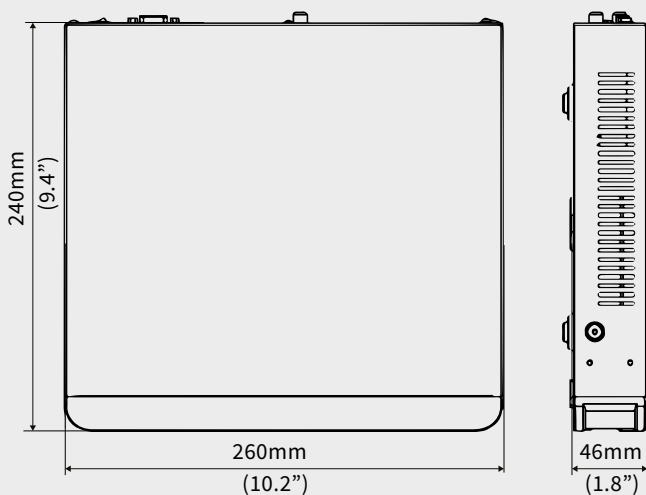

**DIMENSIONS**

**Software Interface Mobile & CMS**

**Mobile app**  
Playback /Live View

# SPECIFICATION

Model	<b>XVR301-04Q</b>
Video/Audio Input	
Analog Video Input	4-ch, BNC
IP Video Input	2-ch(only IP up to 6ch),each channel up to 4K
Supported Analog Camera Types	<b>Support AHD input:</b> 8MP@15fps (channel1) 5MP@20fps, 4MP@30fps, 3MP@30fps (channel1), 1080P@30fps, 720P@60fps
	<b>Support TVI input:</b> 8MP@15fps (channel1), 5MP@20fps, 4MP@30fps, 3MP@20fps (channel1), 1080P@30fps, 720P@60fps
	<b>Support CVI input:</b> 8MP@15fps (channel1), 5MP@20fps, 4MP@30fps, 1080P@30fps, 720P@30fps, Support CVBS input
Audio Input	1-ch, RCA
Two-way Audio	1-ch, RCA
Network	
Incoming Bandwidth	48Mbps
Outgoing Bandwidth	60Mbps
Remote Users	128
Protocols	TCP/IP, P2P, UPnP, NTP, DHCP, PPPoE
Video Output	
CVBS Output	1-ch, BNC
VGA Output	1920x1080p/60Hz, 1920x1080p/50Hz, 1600x1200/60Hz, 1280x1024/60Hz, 1280x720/60Hz, 1024x768/60Hz
HDMI Output	1920x1080p/60Hz, 1920x1080p/50Hz, 1600x1200/60Hz, 1280x1024/60Hz, 1280x720/60Hz, 1024x768/60Hz
Audio Output	1-ch, RCA
Synchronous Playback	4-ch
Encoding	
Recording Resolution	8MP Lite/5MP Lite/4MP Lite /3MP/1080P/960P/720P/960H/4CIF/CIF
Recording Frame Rate	<b>Main stream:</b> 8MP Lite@8fps(channel1) , 5MPLite@12fps, 4MP Lite@15fps, 3MP@15fps, 2MP@15fps, 720P@30fps <b>Sub stream:</b> D1@30fps(Max)
Hard Disk	
SATA	1 SATA interface
Capacity	Up to 6TB for each HDD
External Interface	
Network Interface	1RJ45 10M/100M self-adaptive Ethernet Interface
USB Interface	Rear panel : 2 x USB2.0
Serial Interface	1 x RS485
General	
Power Supply	12V DC Power Consumption: ≤ 8 W( without HDD )
Working Environment	-10°C~+ 55°C (+14°F~+131°F), Humidity ≤ 90% RH (non-condensing)
Dimensions(W×D×H)	260mm ×240mm× 46mm (10.2" × 9.4"×1.8")
Weight ( without HDD )	≤1.1 Kg ( 4.19lb )